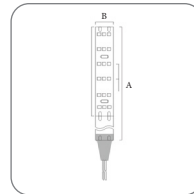

| Strip Light

STRIP LIGHT 12V/24V/240v RANGE

- Flexible design
- High quality components premium packed 2835 LEDs
- Voltage options : 12v, 24v ,240v
- Compliance with CE and Rohs standards

Strip Light 220-240V

Figure 35.1

- High quality components and premium packaged 2835 LEDs
- High-performance silicon for extremely long life and flexibility
- Direct connection to AC power supply thanks to integrated control gear