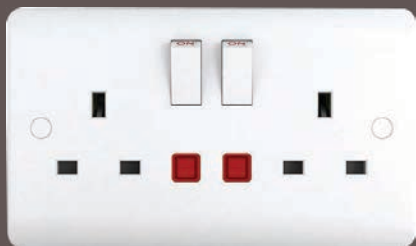

| Wiring Accessories

WHITE RANGE

- High gloss, high quality thermoset material
- Screw cover for sleek appearance
- Extensive range available including USB socket
- Compliance with CE, CB and ESMA standards

1G1W/LTX
10A 1 Gang 1 Way Switch
1G2W/LTX
10A 1 Gang 2 Way Switch

2G1W/LTX
10A 2 Gang 1 Way Switch
2G2W/LTX
10A 2 Gang 2 Way Switch

3G1W/LTX
10A 3 Gang 1 Way Switch
3G2W/LTX
10A 3 Gang 2 Way Switch

4G1W/LTX
10A 4 Gang 1 Way Switch
4G2W/LTX
10A 4 Gang 2 Way Switch