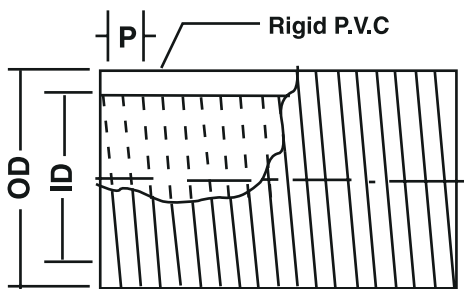

**Gi Flexible Conduits**

Lemax GI Flexible Conduit with PVC coating is intended to protect cables in applications where there is repeated flexing, vibration and bending. When installing wiring systems, adherence to the current wiring regulations is strongly advised.

**Technical Specifications**

| CODE No.  | Outer Dia | Inner Dia | Thickness of Steel Strip | Standard Length |
|-----------|-----------|-----------|--------------------------|-----------------|
| GFC-20-LM | 20mm      | 16.5mm    | 8.6*0.22mm               | 25Mtr/Rolls     |
| GFC-25-LM | 25mm      | 21.0mm    | 9.5*0.22mm               | 25Mtr/Rolls     |
| GFC-32-LM | 32mm      | 27.5mm    | 12.7*0.25mm              | 15Mtr/Rolls     |
| GFC-40-LM | 43mm      | 38.0mm    | 12.7*0.28mm              | 10Mtr/Rolls     |
| GFC-50-LM | 52mm      | 46.0mm    | 17*0.35mm                | 10Mtr/Rolls     |