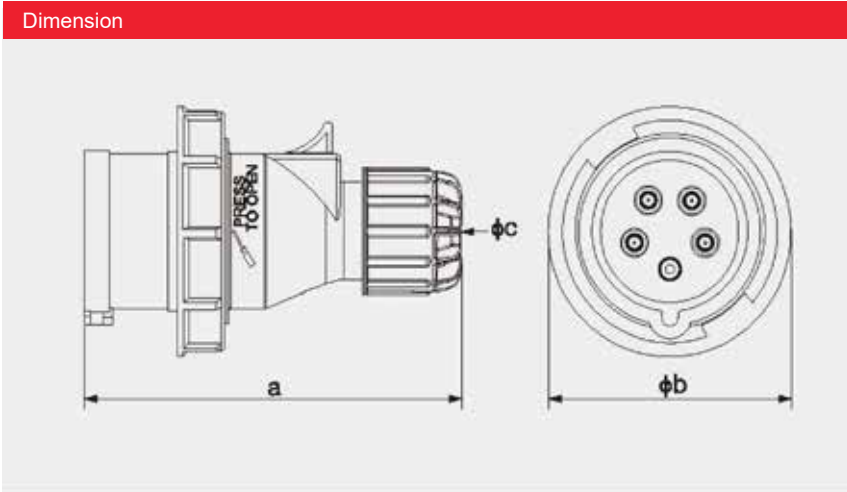

AMPER	POLES	3 p	4 p	5 p	3 p	4 p	5 p	3 p	4 p	5 p	3 p	4 p	5 p	3 p	4 p	5 p			
		4 h	4 h	4 h	6 h	9 h	9 h	9 h	6 h	6 h	7 h	7 h	7 h	10 h	10 h	10 h	2 h	2 h	2 h

IP67 Plugs

16 A	3	STR0131-4	STR0131	STR0131-9	STR0131-7	STR0131-10	STR0131-2
	4	STR0141-4	STR0141-9	STR0141	STR0141-7	STR0141-10	STR0141-2
	5	STR0151-4	STR0151-9	STR0151	STR0151-7	STR0151-10	STR0151-2
32 A	3	STR0231-4	STR0231	STR0231-9	STR0231-7	STR0231-10	STR0231-2
	4	STR0241-4	STR0241-9	STR0241	STR0241-7	STR0241-10	STR0241-2
	5	STR0251-4	STR0251-9	STR0251	STR0251-7	STR0251-10	STR0251-2