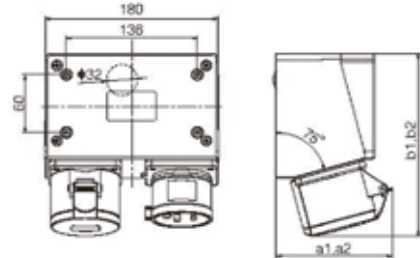

7 PIN PLUGS & SOCKETS

Container Box

CTB165(a1:115 b1:178)
16A 5P 6h 400V-
IP44 waterproof

CTB325 (a2:121 b2:190)
32A 5P 6h 400V-
IP44 waterproof

Plug - 7poles

For star-delta connection
16A 7P 6h 400V-
Nickel-plated contacts
IP44 waterproof

Connector - 7poles

For star-delta connection
16A 7P 6h 400V-
Nickel-plated contacts
IP44 waterproof

Wall Inlet - 7poles

For star-delta connection
with cable gland
16A 7P 6h 400V-
Nickel-plated contacts
IP44 waterproof

Wall Socket - 7poles

For star-delta connection
with cable gland
16A 7P 6h 400V-
Nickel-plated contacts
IP44 waterproof