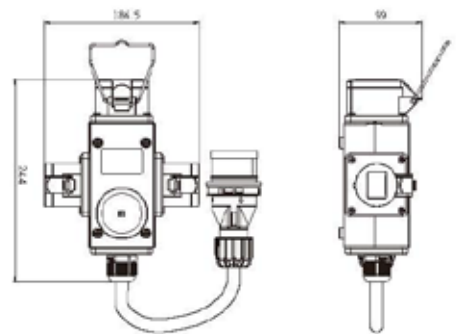

IP167 watertight
Input
3G2.5 cable 2.2m with plug 16A 3P 230V
Output
3 CEE-sockets 16A 3P 230V

Available also IP44 waterproof
Available also 110V