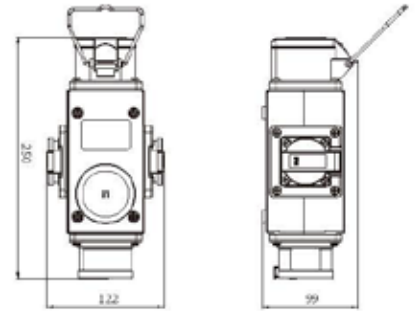

Input
5G1.5 H07RN-F cable with CEE-plug 16A 5p 400V
Output
3DK sockets 16A 230V
1 CEE-socket 16A 5p 400V

Available also with British, French, Schuko, Swiss and Australian sockets.