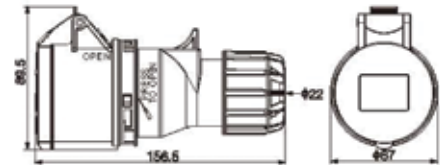

Connector - 7poles

For star-delta connection
16A 7P 6h 400V-
Nickel-plated contacts
IP44 waterproof

Wall Inlet - 7poles

For star-delta connection
with cable gland
16A 7P 6h 400V-
Nickel-plated contacts
IP44 waterproof