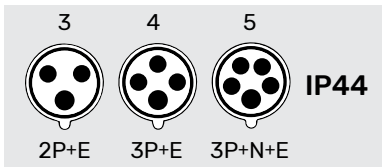

SWITCHED & INTERLOCKED SOCKETS

AMPER	POLES	3 p	4 p	5 p	3 p	4 p	5 p	3 p	4 p	5 p	3 p	4 p	5 p	3 p	4 p	5 p			
		4 h	4 h	4 h	6 h	9 h	9 h	9 h	6 h	6 h	7 h	7 h	7 h	10 h	10 h	10 h	2 h	2 h	2 h

IP44 Switched & Interlocked Sockets

16 A	3	STR2313-4	STR2313	STR2313-9			
	4	STR2314-4	STR2314-9	STR2314			
	5	STR2315-4	STR2315-9	STR2315			
32 A	3	STR2323-4	STR2323	STR2323-9			
	4	STR2324-4	STR2324-9	STR2324			
	5	STR2325-4	STR2325-9	STR2325