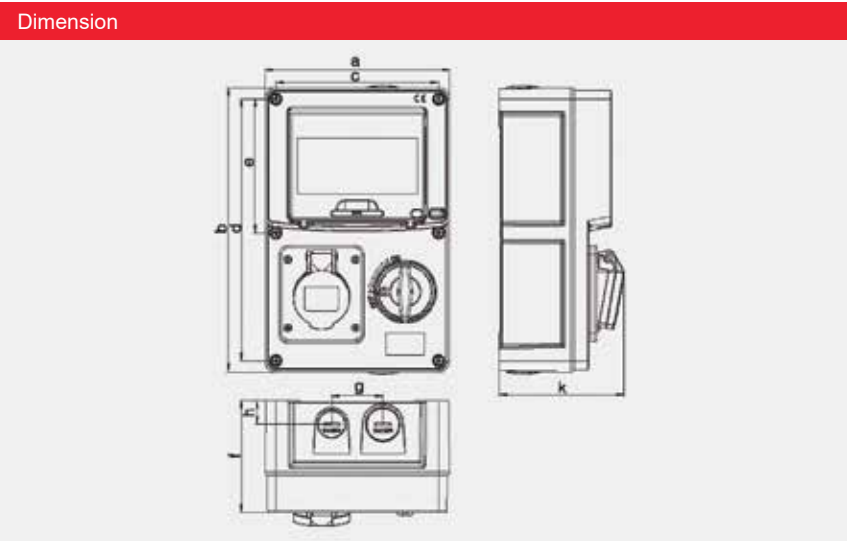

Current	16A			32A			
	Pole	3	4	5	3	4	5
a		166	166	166	166	166	166
b		255	255	255	255	255	255
c		146	146	146	146	146	146
d		235	235	235	235	235	235
e		120	120	120	120	120	120
f		100.5	100.5	100.5	100.5	100.5	100.5
g		46	46	46	46	46	46
h		21.5	21.5	21.5	21.5	21.5	21.5
k		112.1	115.3	115.6	121.4	121.4	122.6
Cable size(mm²)		1.5-4			2.5-10