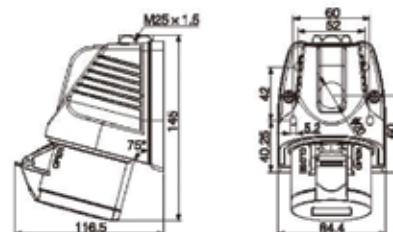

7 PIN PLUGS & SOCKETS

Container Box

CTB165(a1:115 b1:178)
16A 5P 6h 400V-
IP44 waterproof

CTB325 (a2:121 b2:190)
32A 5P 6h 400V-
IP44 waterproof

Plug - 7poles

For star-delta connection
16A 7P 6h 400V-
Nickel-plated contacts
IP44 waterproof

Connector - 7poles

For star-delta connection
16A 7P 6h 400V-
Nickel-plated contacts
IP44 waterproof

Wall Inlet - 7poles

For star-delta connection
with cable gland
16A 7P 6h 400V-
Nickel-plated contacts
IP44 waterproof

Wall Socket - 7poles

For star-delta connection
with cable gland
16A 7P 6h 400V-
Nickel-plated contacts
IP44 waterproof