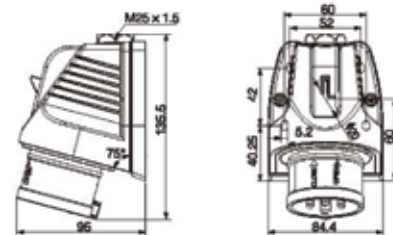

Wall Socket - 7poles

For star-delta connection
with cable gland
16A 7P 6h 400V-
Nickel-plated contacts
IP44 waterproof