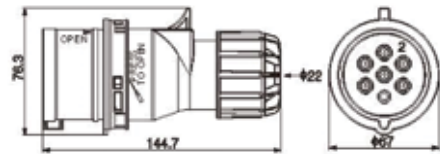

Plug - 7poles

For star-delta connection
16A 7P 6h 400V-
Nickel-plated contacts
IP44 waterproof