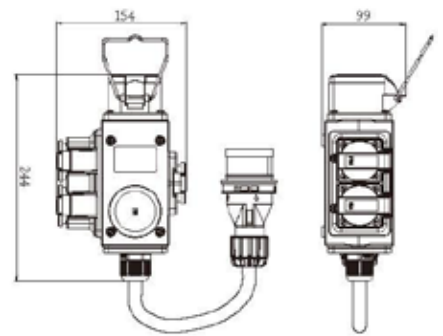

Input
5G1.5 H07RN-F cable with CEE-plug 16A 5p 400V
Output
3 CEE-sockets 16A 5p 400V