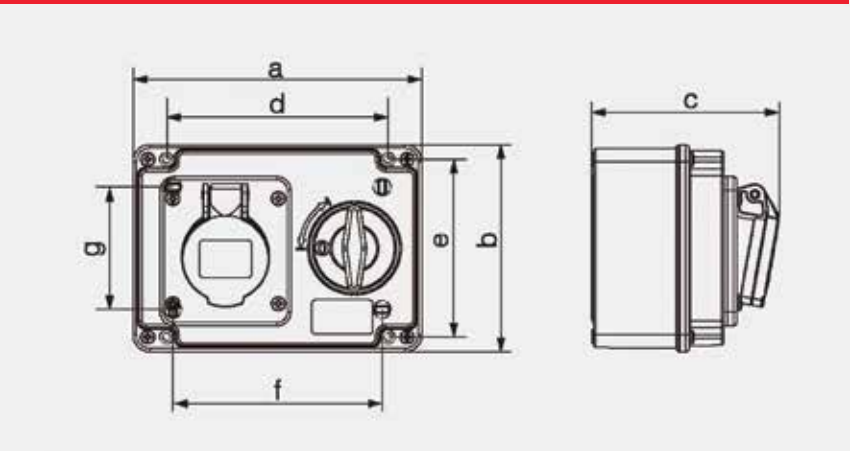

SWITCHED & INTERLOCKED SOCKETS

AMPER	POLES	3 p	4 p	5 p	3 p	4 p	5 p	3 p	4 p	5 p	3 p	4 p	5 p	3 p	4 p	5 p	
		4 h	4 h	4 h	6 h	9 h	9 h	9 h	6 h	6 h	7 h	7 h	7 h	10 h	10 h	10 h	2 h

IP44 Switched & Interlocked Sockets

16 A	3	STR313-4	STR313	STR313-9			
	4	STR314-4	STR314-9	STR314			
	5	STR315-4	STR315-9	STR315			
32 A	3	STR323-4	STR323	STR323-9			
	4	STR324-4	STR324-9	STR324			
	5	STR325-4	STR325-9	STR325			

Dimension