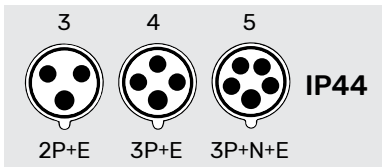

SWITCHED & INTERLOCKED SOCKETS

AMPER	POLES	3 p	4 p	5 p	3 p	4 p	5 p	3 p	4 p	5 p	3 p	4 p	5 p	3 p	4 p	5 p	
		4 h	4 h	4 h	6 h	9 h	9 h	9 h	6 h	6 h	7 h	7 h	7 h	10 h	10 h	10 h	2 h

IP44 Switched & Interlocked Sockets

16 A	3	STR313-4	STR313	STR313-9			
	4	STR314-4	STR314-9	STR314			
	5	STR315-4	STR315-9	STR315			
32 A	3	STR323-4	STR323	STR323-9			
	4	STR324-4	STR324-9	STR324			
	5	STR325-4	STR325-9	STR325			

Dimension