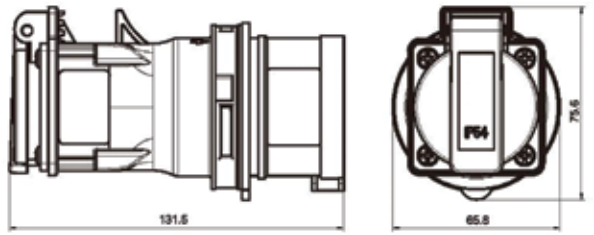

Current	16A			32A		
Pole	3	4	5	3	4	5
a	132	134	138	141	141	144
b	184	184.5	185.5	196	196	197
c	85	85	85	85	85	85
d	52	52	52	52	52	52
e	85	85	85	85	85	85
f	25	25	25	25	25	25
g	42	42	42	42	42	42
Cable size(mm²)	1.5-4			2.5-10		

Adaptor
CEE-plug 16A 5P
Socket (SCHUKO)

available also with
British, French, Danish,
Swiss and Australian
sockets.